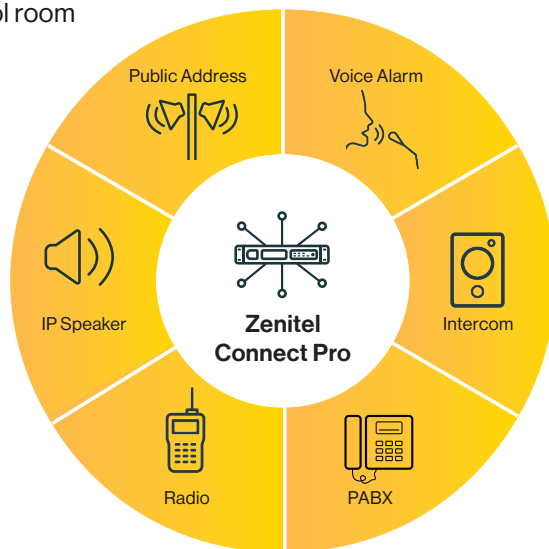

ZENITEL IP SPEAKERS

Feature Highlights

One System, A Unified Voice

Our IP speakers, when combined with the Zenitel Connect Pro platform, offer truly unified communication possibilities, supporting a wide range of use cases, including public address, emergency notifications, security warnings, and background music.

By enabling seamless communication among security personnel, control room operators, and staff, IP speakers transform your reactive security systems into proactive and interactive solutions.

Innovative power design

Our innovative power supply design, featuring an energy storage mechanism, delivers a full 30W output for voice applications even with standard PoE, eliminating the need for a PoE+ switch. Our IP speakers are optimized to significantly reduce idle power consumption, helping you save on energy costs.

Integration into VMS

Thanks to ONVIF compatibility, you can easily integrate our IP speakers into video management systems. You can thus immediately react to an incident with audio warnings directly from a VMS, effectively deterring trespassers, loiterers, and other unwanted activities.

Speaker-as-a-microphone technology

With built-in speaker-as-a-microphone technology, our IP speakers offer talkback capabilities for staff on the move, while enabling push-to-talk functionality for control room operators.