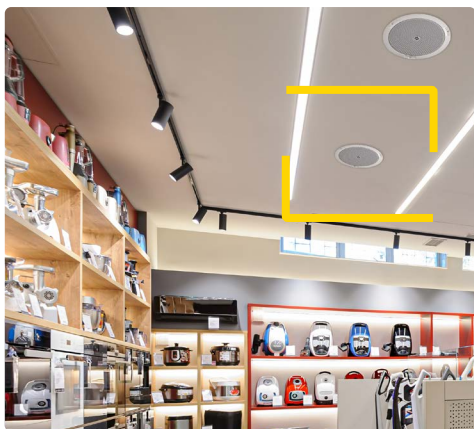

Streamline your operations

With built-in speaker-as-a-microphone technology, our IP speakers offer talk-back capabilities for staff on the move, while enabling push-to-talk functionality for control room operators. This allows operators to coordinate with the workforce through live speech, ensuring smooth daily operations.