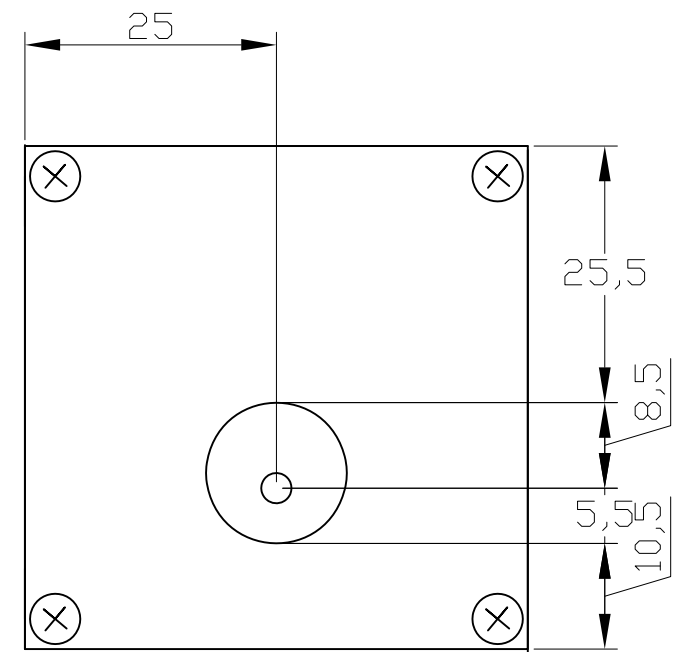

**Notice:**  
length of lens depends on lens type.  
10mm is valid for 8mm only

Note: The top position is marked with a "Top" sticker

Article No.	Type	Housing:
RP31000002	RP 206 2,9mm	powder coated black
RP31000004	RP 206 4,3mm	
RP31000006	RP 206 6,0mm	
RP31000010	RP 206 8,0mm	
RP31000022	RP 206 2,9mm NTSC	
RP31000024	RP 206 4,3mm NTSC	
RP31000026	RP 206 6,0mm NTSC	
RP31000028	RP 206 8,0mm NTSC	
RP31000014	RP 206 2,9mm WDR (module:CB80H)	
RP31000018	RP 206 8,0mm WDR (module: CB80H)	
RP31000019	RP 206 16,0mm WDR module: CB80H)	

 POWERING ACTIONABLE INTELLIGENCE™	Scale without Tolerance	DIN 6/1	Scale: NONE	Weight: 0,17 Kg
	DIN 7168-m		Article number: see index	
	Date	Name	RP206 DIMENSIONS	
	Prep. HINZ	09.11.05		
	Appr. KOERNER	09.11.05		
	Norm			
	Verint Systems GmbH		PM_PD_RP206_1105_1.2	Page 1 of 1
1.2	Top Sticker added	05.05.08	AHI	
1.1	WDR cameras added	23.06.06	AHI	
Rev.	Change	Date	Name	Product Management Axel Hinz