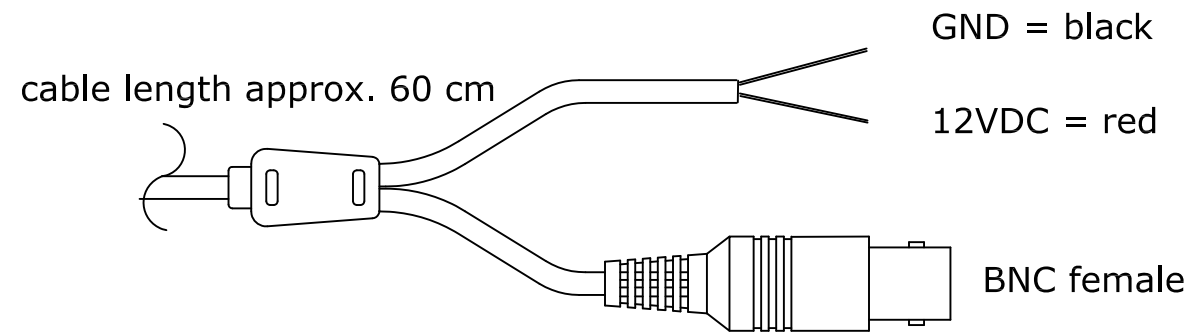

**Notice:**  
length of lens depends on lens type.  
10mm is valid for 8mm only

Note: The top position is marked with a "Top" sticker

Article No.	Type	Housing:
RP31000002	RP 206 2,9mm	powder coated black
RP31000004	RP 206 4,3mm	
RP31000006	RP 206 6,0mm	
RP31000010	RP 206 8,0mm	
RP31000022	RP 206 2,9mm NTSC	
RP31000024	RP 206 4,3mm NTSC	
RP31000026	RP 206 6,0mm NTSC	
RP31000028	RP 206 8,0mm NTSC	
RP31000014	RP 206 2,9mm WDR (module:CB80H)	
RP31000018	RP 206 8,0mm WDR (module: CB80H)	
RP31000019	RP 206 16,0mm WDR module: CB80H)	

 POWERING ACTIONABLE INTELLIGENCE™	Scale without Tolerance	DIN 6/1	Scale: NONE	Weight: 0,17 Kg
	DIN 7168-m		Article number: see index	
	Date	Name	RP206 DIMENSIONS	
	Prep. HINZ	09.11.05		
	Appr. KOERNER	09.11.05		
	Norm			
	Verint Systems GmbH		PM_PD_RP206_1105_1.2	Page 1 of 1
1.2	Top Sticker added	05.05.08	AHI	
1.1	WDR cameras added	23.06.06	AHI	
Rev.	Change	Date	Name	Product Management Axel Hinz