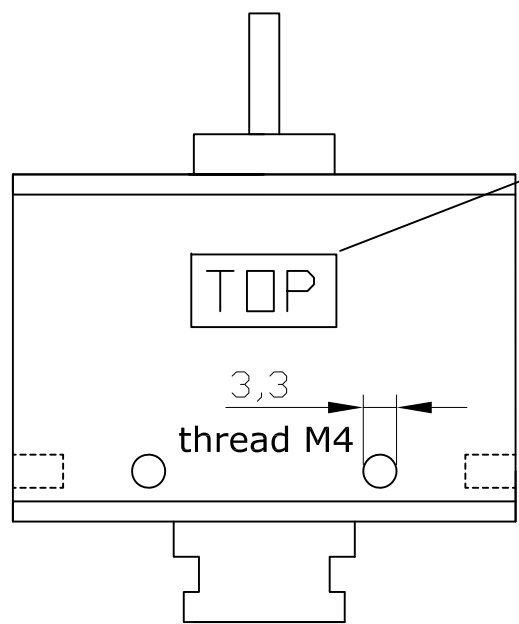

**Notice:**  
length of lens depends on lens type.  
10mm is valid for 8mm only

Note: The top position is marked with a "Top" sticker

Article No.	Type	Housing:
RP31000002	RP 206 2,9mm	powder coated black
RP31000004	RP 206 4,3mm	
RP31000006	RP 206 6,0mm	
RP31000010	RP 206 8,0mm	
RP31000022	RP 206 2,9mm NTSC	
RP31000024	RP 206 4,3mm NTSC	
RP31000026	RP 206 6,0mm NTSC	
RP31000028	RP 206 8,0mm NTSC	
RP31000014	RP 206 2,9mm WDR (module:CB80H)	
RP31000018	RP 206 8,0mm WDR (module: CB80H)	
RP31000019	RP 206 16,0mm WDR module: CB80H)	

 POWERING ACTIONABLE INTELLIGENCE™	Scale without Tolerance	DIN 6/1	Scale: NONE	Weight: 0,17 Kg
	DIN 7168-m		Article number: see index	
	Date	Name	RP206 DIMENSIONS	
	Prep. HINZ	09.11.05		
	Appr. KOERNER	09.11.05		
	Norm			
	Verint Systems GmbH		PM_PD_RP206_1105_1.2	Page 1 of 1
1.2	Top Sticker added	05.05.08	AHI	
1.1	WDR cameras added	23.06.06	AHI	
Rev.	Change	Date	Name	Product Management Axel Hinz